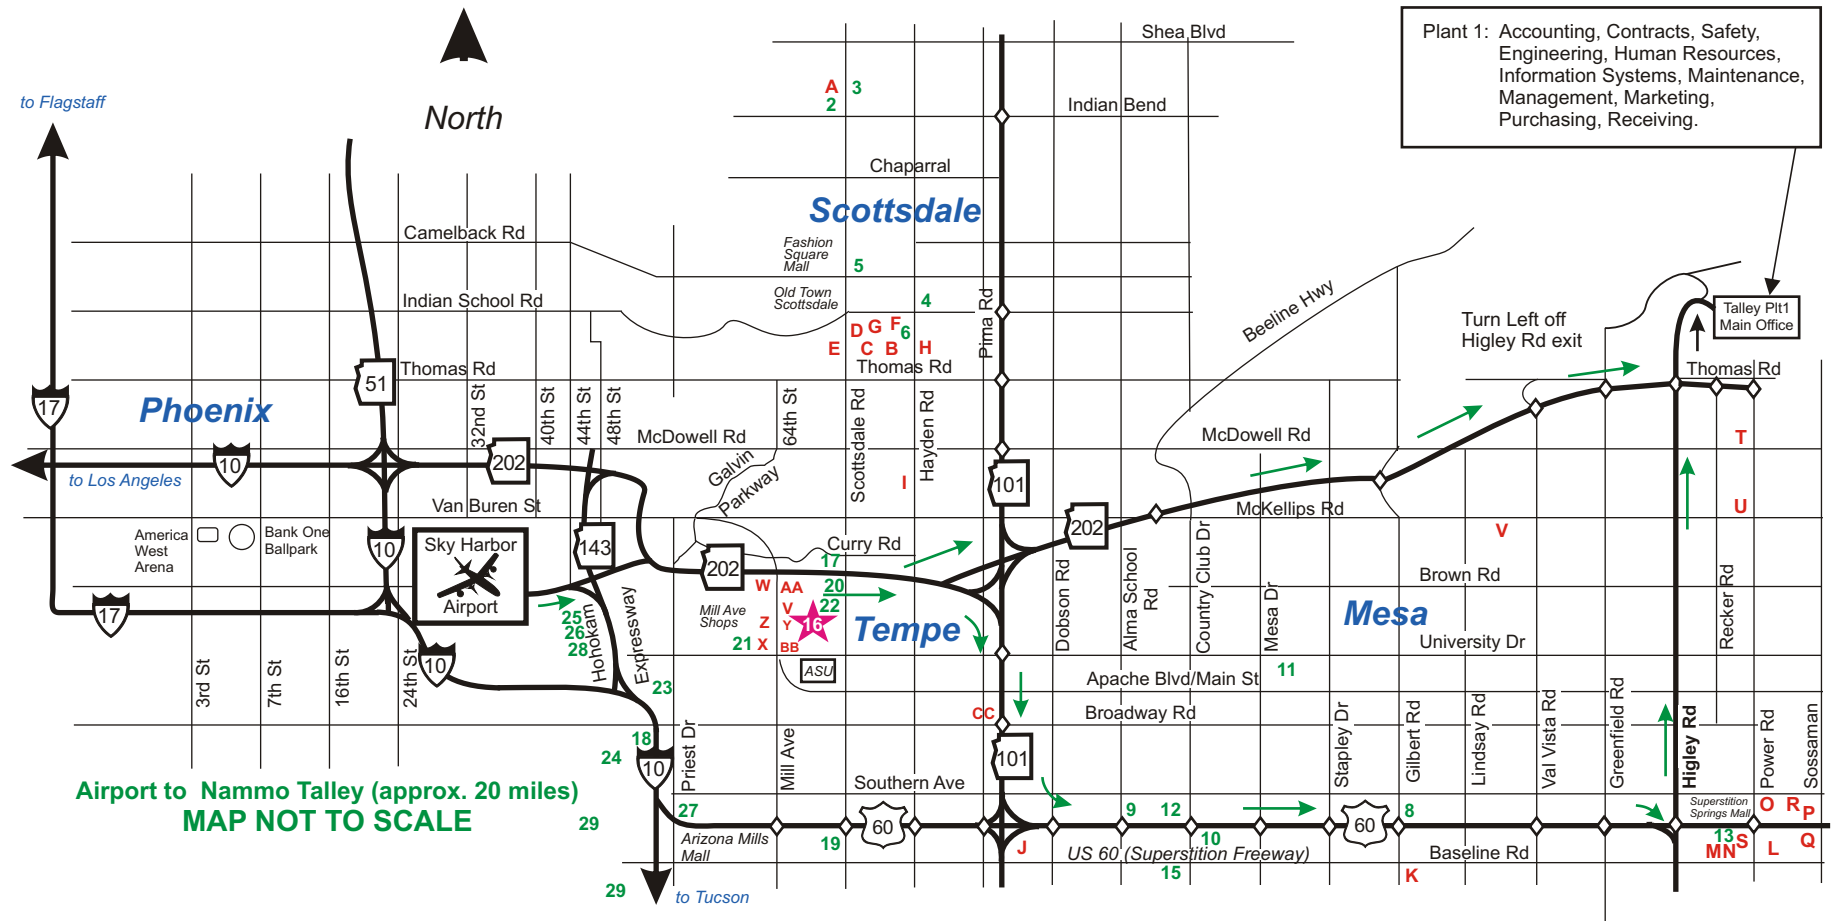

Nammo Talley, Inc. wishes to extend a hearty welcome to our facility. Located on approximately 550 acres in Mesa, Arizona, twenty miles east of Phoenix, Nammo Talley operates a complete industrial complex designed for the development, testing, and manufacturing of a wide range of propellant-based products.

As an ISO 9001 certified business, Nammo Talley continues to provide superior service, design innovation, and creative technical solutions to meet our customers' propellant related needs. In our effort to exceed customer expectations, we are committed to constantly improving the quality of our people, products, processes, and relationships.

Nammo Talley Visitor Guide

www.talleyds.com

Nammo Talley

4051 N. Higley Rd.
Mesa, AZ
Phone 480-898-2200

Map: 12SVC Grid: 3342059

Revised Hotels & Dining
Feb 2008